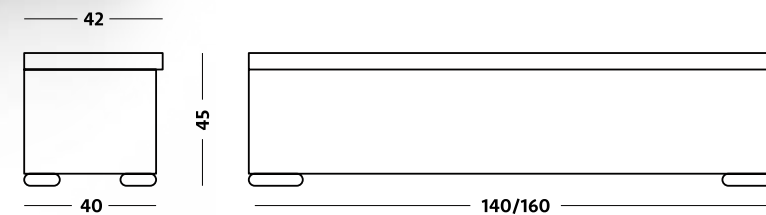

Cross

Button

Clean

Mirach

MODERN

	a	b	c	d	e	f	g	h	j	(cm)
Cut	45	33	69	55/44	56	42	26/31	75	79	
Cross	45	33	78	55/44	56	42	32	75	75	

TABURET

Wood