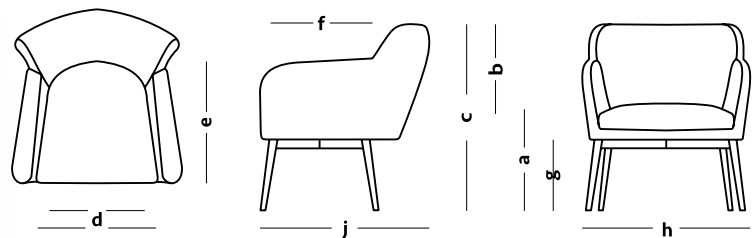

BREEZE

	a	b	c	d	e	f	g	h	j	(cm)
Cut	45	63	94	56/42	56	42	26/31	78	85	
Cross	45	63	102	56/42	56	42	32	78	80	

Button

Clean

Mirach

Castel

Line

Cut

Cross

Button

Clean

Mirach

MODERN

	a	b	c	d	e	f	g	h	j	(cm)
Cut	45	33	69	55/44	56	42	26/31	75	79	
Cross	45	33	78	55/44	56	42	32	75	75	

TABURET

Wood